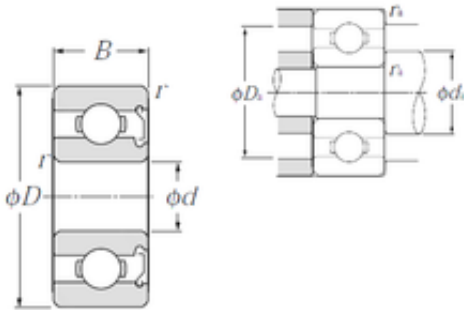

BEARING DE MEXICO, S.A. DE C.V.

9,525 mm x 22,225 mm x 7,142 mm NTN r6z
Sleeve Bearings

Bearing No. r6z

r6z Bearing 2D drawings and 3D CAD models

Size	9.525x22.225x7.142 mm
Bore Diameter	9,525 mm
Outer Diameter	22,225 mm
Width	7,142 mm
d	9,525 mm
D	22,225 mm
B	7,142 mm
C	7,142 mm
r min.	0,41 mm
da min.	11,5 mm
da max	11,9 mm
Da max.	20,2 mm
ra max.	0,4 mm
Weight	15 Kg
Basic dynamic load rating (C)	3,3 kN
Basic static load rating (C0)	1,4 kN
(Grease) Lubrication Speed	31000 r/min
(Oil) Lubrication Speed	37000 r/min
Category	Single Row Ball Bearings
Inventory	0.0
Manufacturer Name	NTN
Minimum Buy Quantity	N/A
Weight / Kilogram	0.01
EAN	4547359496697
Product Group	B00308

BEARING DE MEXICO,S.A.DE C.V.

Enclosure	1 Metal Shield
Precision Class	ABEC 1 ISO P0
Maximum Capacity / Filling Slot	No
Rolling Element	Ball Bearing
Snap Ring	No
Internal Special Features	No
Cage Material	Steel
Internal Clearance	C0-Medium
Inch - Metric	Inch
Long Description	3/8" Bore; 7/8" Outside Diameter; 9/32" Outer Race Width; 1 Metal Shield; Ball Bearing; ABEC 1 ISO P0; No Filling Slot; No Snap Ring; No Internal Special Features
Category	Single Row Ball Bearing
UNSPSC	31171504
Harmonized Tariff Code	8482.10.50.68
Noun	Bearing
Keyword String	Ball
Manufacturer URL	http://www.ntnamerica.com
Manufacturer Item Number	R6Z/1E
Weight / LBS	0.022
Outside Diameter	0.875 Inch 22.225 Millimeter
Outer Race Width	0.281 Inch 7.137 Millimeter
Bore	0.375 Inch 9.525 Millimeter
bore diameter:	0.3750 in
precision rating:	ISO Class 0
outside diameter:	0.8750 in
finish/coating:	Uncoated