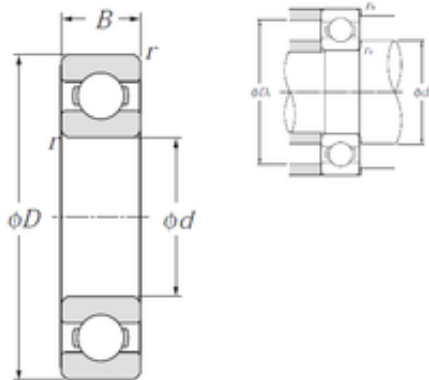

### 25 mm x 37 mm x 7 mm NTN 6805 Sleeve Bearings

Bearing No. 6805

Size	25x37x7 mm
Bore Diameter	25 mm
Outer Diameter	37 mm
Width	7 mm
d	25 mm
D	37 mm
B	7 mm
C	7 mm
r min.	0,3 mm
da min.	27 mm
da max	28 mm
Da max.	35 mm
ra max.	0,3 mm
Weight	0,022 Kg
Basic dynamic load rating (C)	4,3 kN
Basic static load rating (C0)	2,95 kN
(Grease) Lubrication Speed	18 000 r/min
(Oil) Lubrication Speed	21 000 r/min
Category	Single Row Ball Bearings
Inventory	2.0
Manufacturer Name	NTN
Minimum Buy Quantity	N/A
Weight / Kilogram	0.02
EAN	4547359006155
Product Group	B00308

## BEARING DE MEXICO,S.A.DE C.V.

Enclosure	Open
Precision Class	ABEC 1   ISO P0
Maximum Capacity / Filling Slot	No
Rolling Element	Ball Bearing
Snap Ring	No
Internal Special Features	No
Cage Material	Steel
Internal Clearance	C0-Medium
Inch - Metric	Metric
Long Description	25MM Bore; 37MM Outside Diameter; 7MM Outer Race Diameter; Open; Ball Bearing; ABEC 1   ISO P0; No Filling Slot; No Snap Ring; No Internal Special Features
Category	Single Row Ball Bearing
UNSPSC	31171504
Harmonized Tariff Code	8482.10.50.68
Noun	Bearing
Keyword String	Ball
Manufacturer URL	<a href="http://www.ntnamerica.com">http://www.ntnamerica.com</a>
Manufacturer Item Number	6805JR
Weight / LBS	0.045
Bore	0.984 Inch   25 Millimeter
Outside Diameter	1.457 Inch   37 Millimeter
Outer Race Width	0.276 Inch   7 Millimeter
bore diameter:	25 mm
precision rating:	Class 0
outside diameter:	37 mm
finish/coating:	Uncoated
overall width:	7 mm
bearing material:	High Carbon Chrome Steel